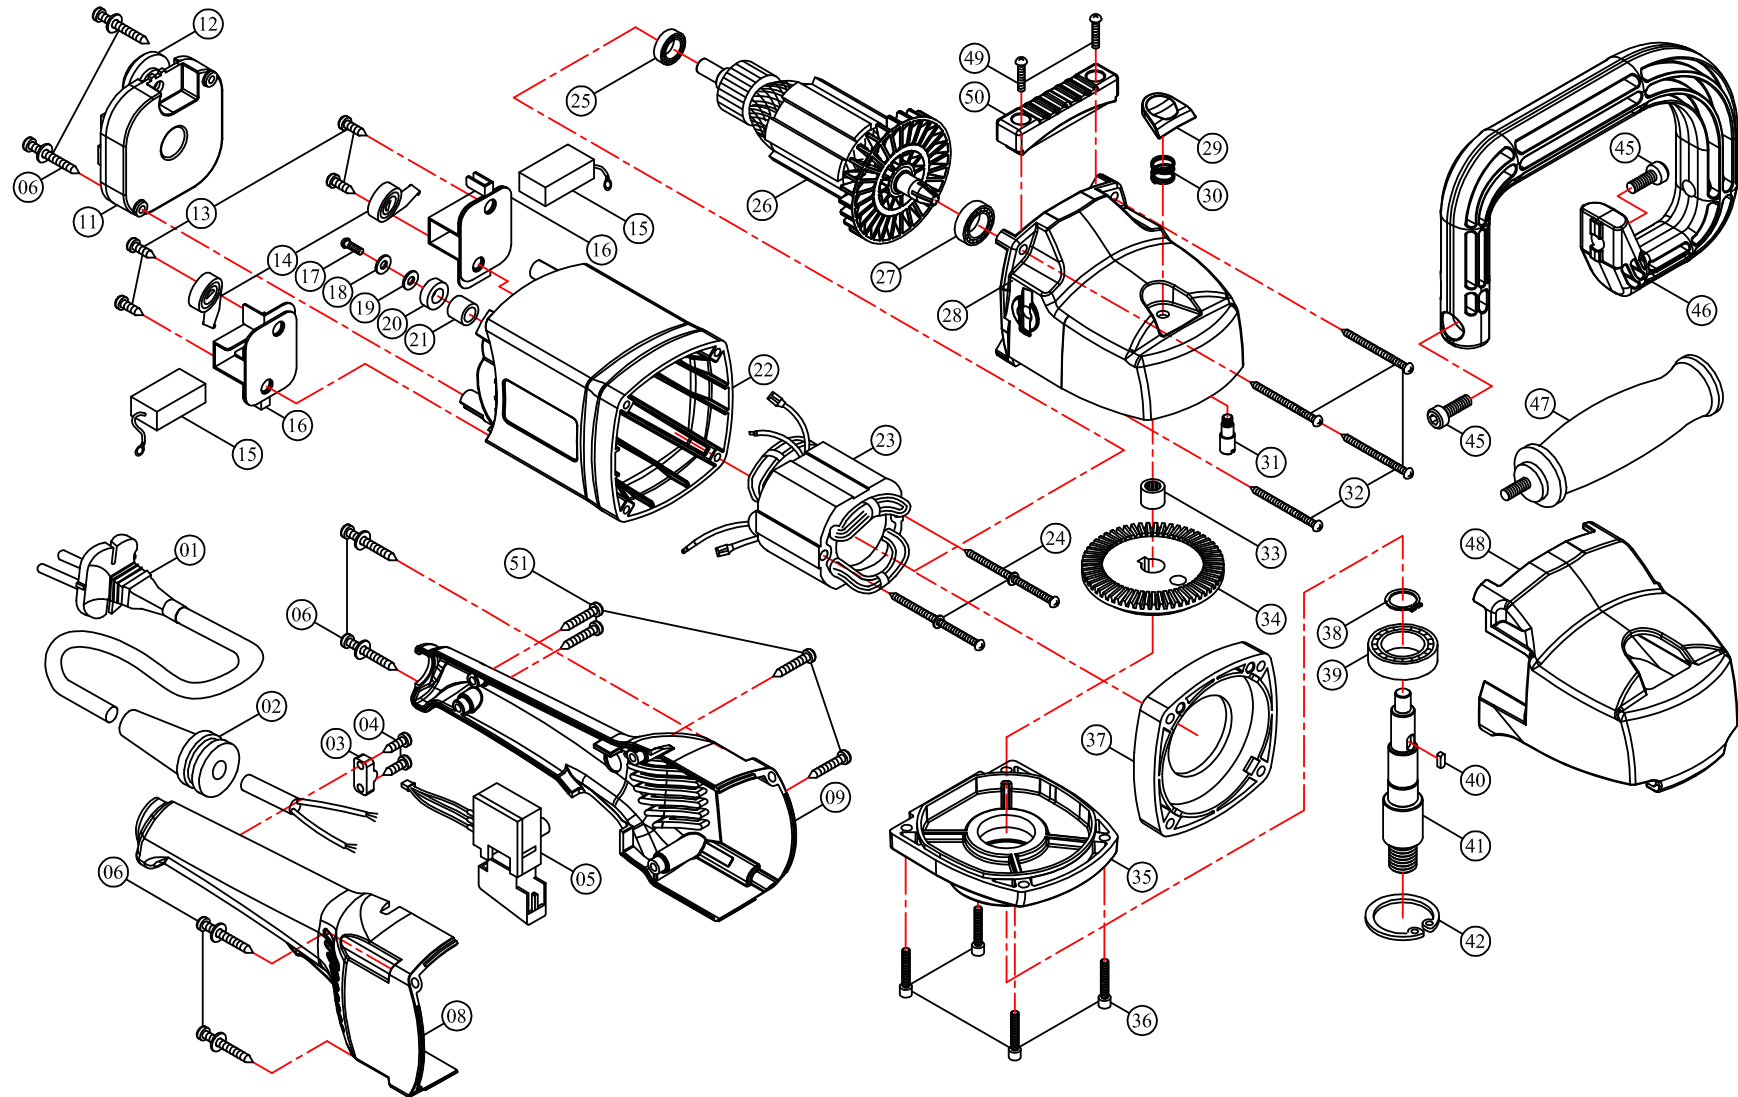

Exploded view for Polisher 1524

Updated 11.08.2017

Polisher 1524 Spare parts

Item	Mirka code	Description	QTY
1	8991401011	Power Supply Cable 1.0x2Cx3M	1
2		Cord Armor	1
3		Cable Clip	1
4		Screw M4 x 14	2
5	8991400511	Switch	1
6	8991400611	Screw M4 x 30	6
8	8991400811	Right Handle Cover	1
9	8991400911	Left Handle Cover	1
11	8991401111	Electronics Unit 230V	1
12	8991401211	Thumb Wheel	1
13	8991401711	Screw M4 x 10	4
14	8991421411	Brush Spring Kit	2
15	8991421511	Carbon Brush 7 x 11 x 17 +33L	2
16	8991401611	Carbon Brush Holder	2
17	8991401711	Screw M4 x 10	1
18	8991401811	Flat Washer $\varnothing 4 \times \varnothing 10 \times 1$	1
19	8991401911	Plastic Washer $\varnothing 4 \times \varnothing 11 \times 1$	1
20	8991402011	Pickup Magnet $\varnothing 8 \times \varnothing 15 \times 5$	1
21	8991402111	Spacer $\varnothing 8 \times \varnothing 12 \times 10.5$	1
22	8991402211	Motor Housing	1
23	8991402311	Stator 230V	1
24		Screw M5 x 60	2
25	8991402511	Ball Bearing 608 2RU	1
26	8991402611	Armature 230V M1.25 x 6T	1

Item	Mirka code	Description	QTY
27		Ball Bearing 6001-2RS	1
28	8991402811	Gear Case	1
29	8991402911	Spindle Lock Button	1
30	8991403011	Spring $\varnothing 0.9 \times \varnothing 10 \times \varnothing 11.8 \times 4T \times 13.5L$	1
31	8991403111	Spindle Lock	1
32		Screw M5 x 40	4
33	8991403311	Needle Bearing HK 0810	1
34	8991403411	Bevel Gear M1.25 x 67T	1
35	8991403511	Gear Plate	1
36		Socket Cap Screw M5 x 25	4
37		Fan Shroud	1
38		Internal Circlip S-15	1
39	8991403911	Ball Bearing 6202-2RS	1
40		Parallel Key 5 x 5 x 10	1
41	8991404111	Spindle	1
42		External Circlip R-35	1
	8991424611	Bail Handle Kit	
45		Socket Cap Screw M8 x 20	2
46		Bail Handle	1
47		Side Handle	1
48	8991404811	Gearbox Cover	1
49		Screw M5 x 15	2
50		Motor Rest	1
51	8394010511	Screw M4 x 16	4