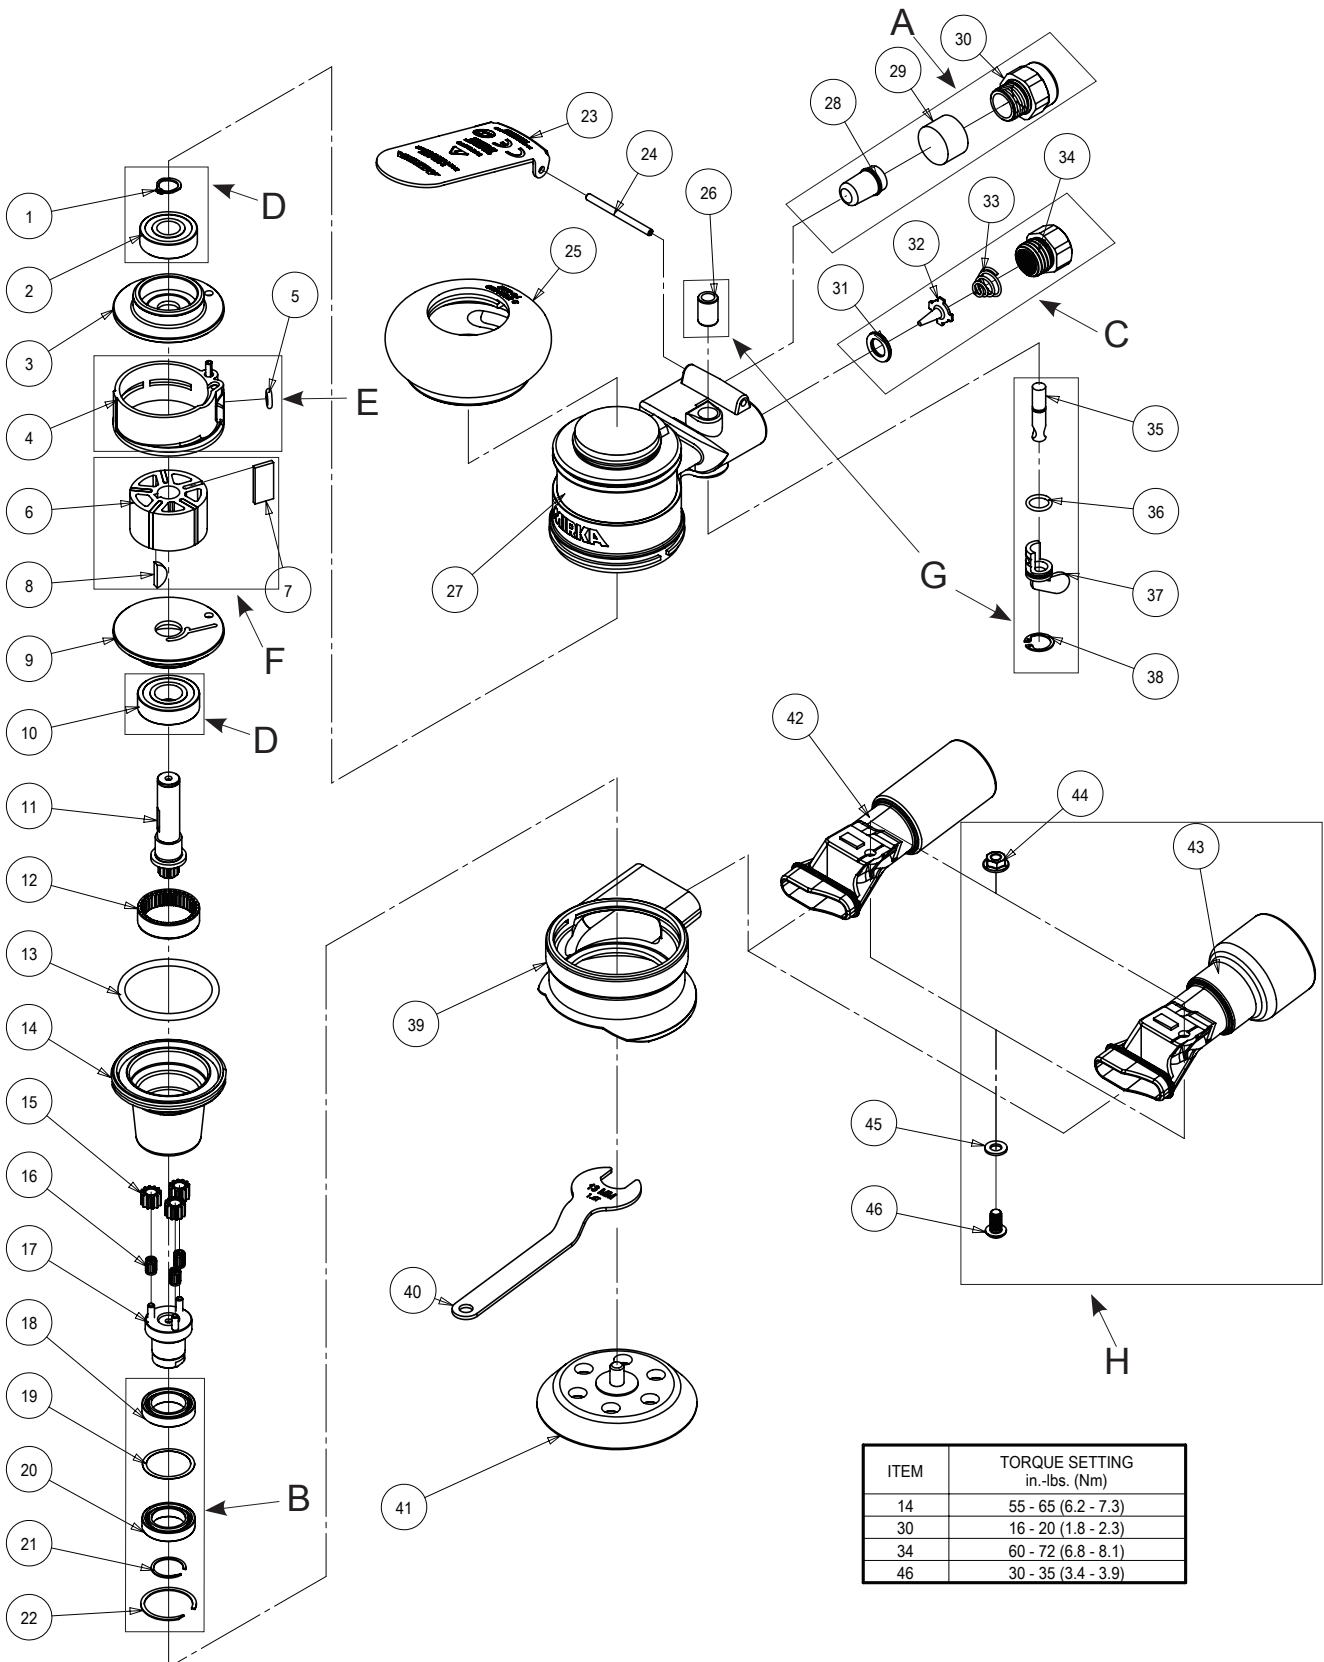

Exploded view of RPS 77 mm

Updated 14.08.2017

ITEM	TORQUE SETTING in.-lbs. (Nm)
14	55 - 65 (6.2 - 7.3)
30	16 - 20 (1.8 - 2.3)
34	60 - 72 (6.8 - 8.1)
46	30 - 35 (3.4 - 3.9)

RPS 77 mm Kits

Mirka code	Item	Description	Kit	Part No	QTY
8993017311		Muffler Kit 12000 rpm		MPA0797	
	28	Internal Muffler	A	MPA0062	1
	29	Muffler Insert		MPA0068	1
	30	Muffler Housing		MPA0166	1
8994222711		Spindle Bearing Kit			MPA2226
	18	Bearing	B	MPA0147	1
	19	Spacer		MPA0213	1
	20	Bearing		MPA0148	1
	21	Retaining Ring		MPA0110	1
	22	Retaining Ring		MPA0117	1
8993018811		Air Inlet Kit			MPA0798
	31	Seat	C	MPA0009	1
	32	Valve		MPA0007	1
	33	Valve Spring		MPA0014	1
	34	Inlet Bushing		MPA0013	1
8993019811		Endplate Bearing Kit			MPA0799
	1	Retaining Ring	D	MPA0040	1
	2	Bearing		MPA0021	1
	10	Bearing		MPA0019	1
8993009211		Cylinder and O-Ring Kit			MPA0994
	4	Cylinder Assembly	E	MPA0005	1
	5	O-Ring		MPA0042	1
8993017711		Rotor Vanes and Key Kit			MPA0801
	6	Rotor	F	MPB0005	1
	7	Vane		MPA0010	5
	8	Key		MPA0041	1
8993019011		Speed Valve Kit			MPA0800
	26	Valve Sleeve	G	MPA0015	1
	35	Valve Stem Assembly		MPA0008	1
	36	O-Ring		MPA0043	1
	37	Speed Control		MPB0014	1
	38	Retaining Ring		MPA0039	1
8993006611		Swivel Fitting Kit 28mm			MPA0988
	43	ROS Supervac™ CV 1 In./28 mm Swivel Exhaust Assembly	H	MPA0099	1
	44	Flanged Nut M5 x 0.8		MPA0048	1
	45	Washer M5		MPA0047	1
	46	Hex Socket Button Head Machine Screw M5 x 10		MPA0769	1
8994242211		Spindle Housing and O-Ring Kit			MPA2901
	13	O-Ring	x	MPA0045	1
	14	Spindle Housing		MPB0060	1
8993522411		Lever Kit 3 000 rpm			MPA2893
	23	Lever	x	MPA1168	1
	24	Lever Spring Pin		MPA0031	1